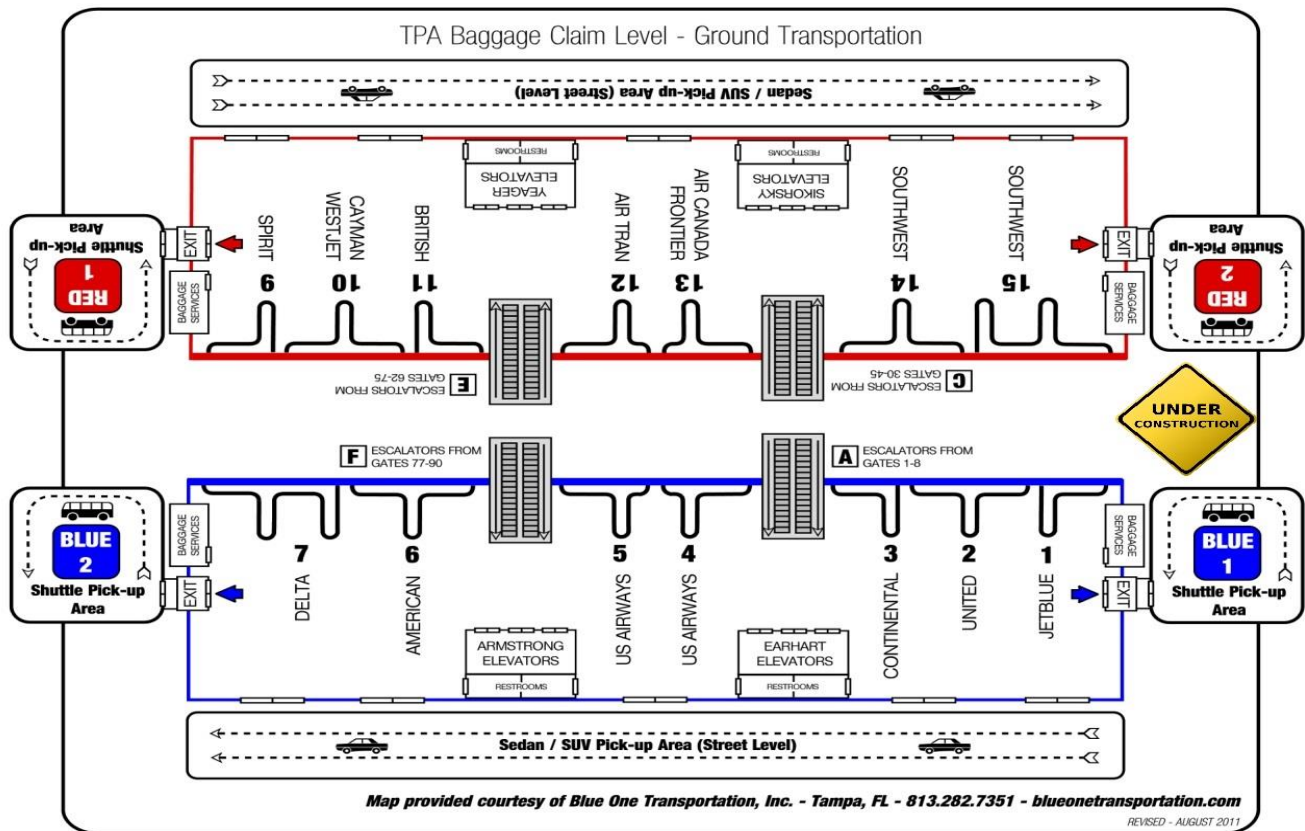

Non Stop Airport Transportation

Blue One Transportation, the Tampa Marriott Waterside preferred shuttle service, offers non-stop transportation to and from the Tampa International Airport. No reservations are needed-

Group: American Society of Mechanical Engineers

Pricing is \$13.00 per person, each way.

***Please call (813) 282-7351 from baggage claim once you have collected your luggage. Print out flyer for OR present it on your mobile device.**

Departing the Marriott please meet our shuttle outside the main lobby every top of the hour starting at 5:00 AM. Special Rate for top of the hour ONLY